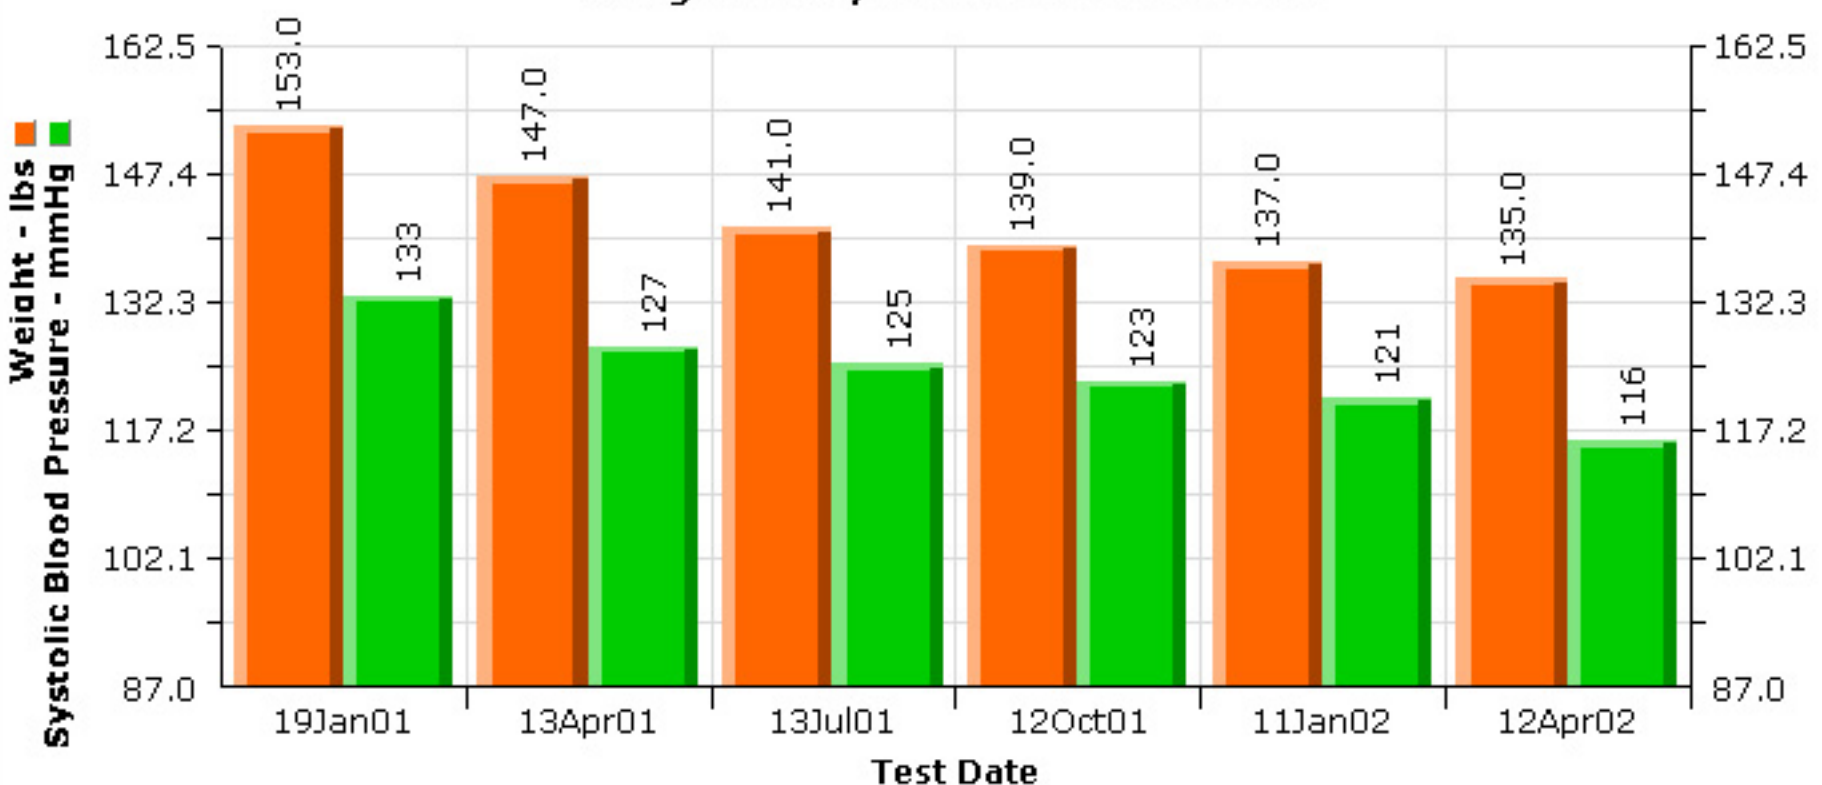

## Weight vs Systolic Blood Pressure

Sessions 6 of 6

Weight

vs

Systolic Blood Pressure

Print

Close